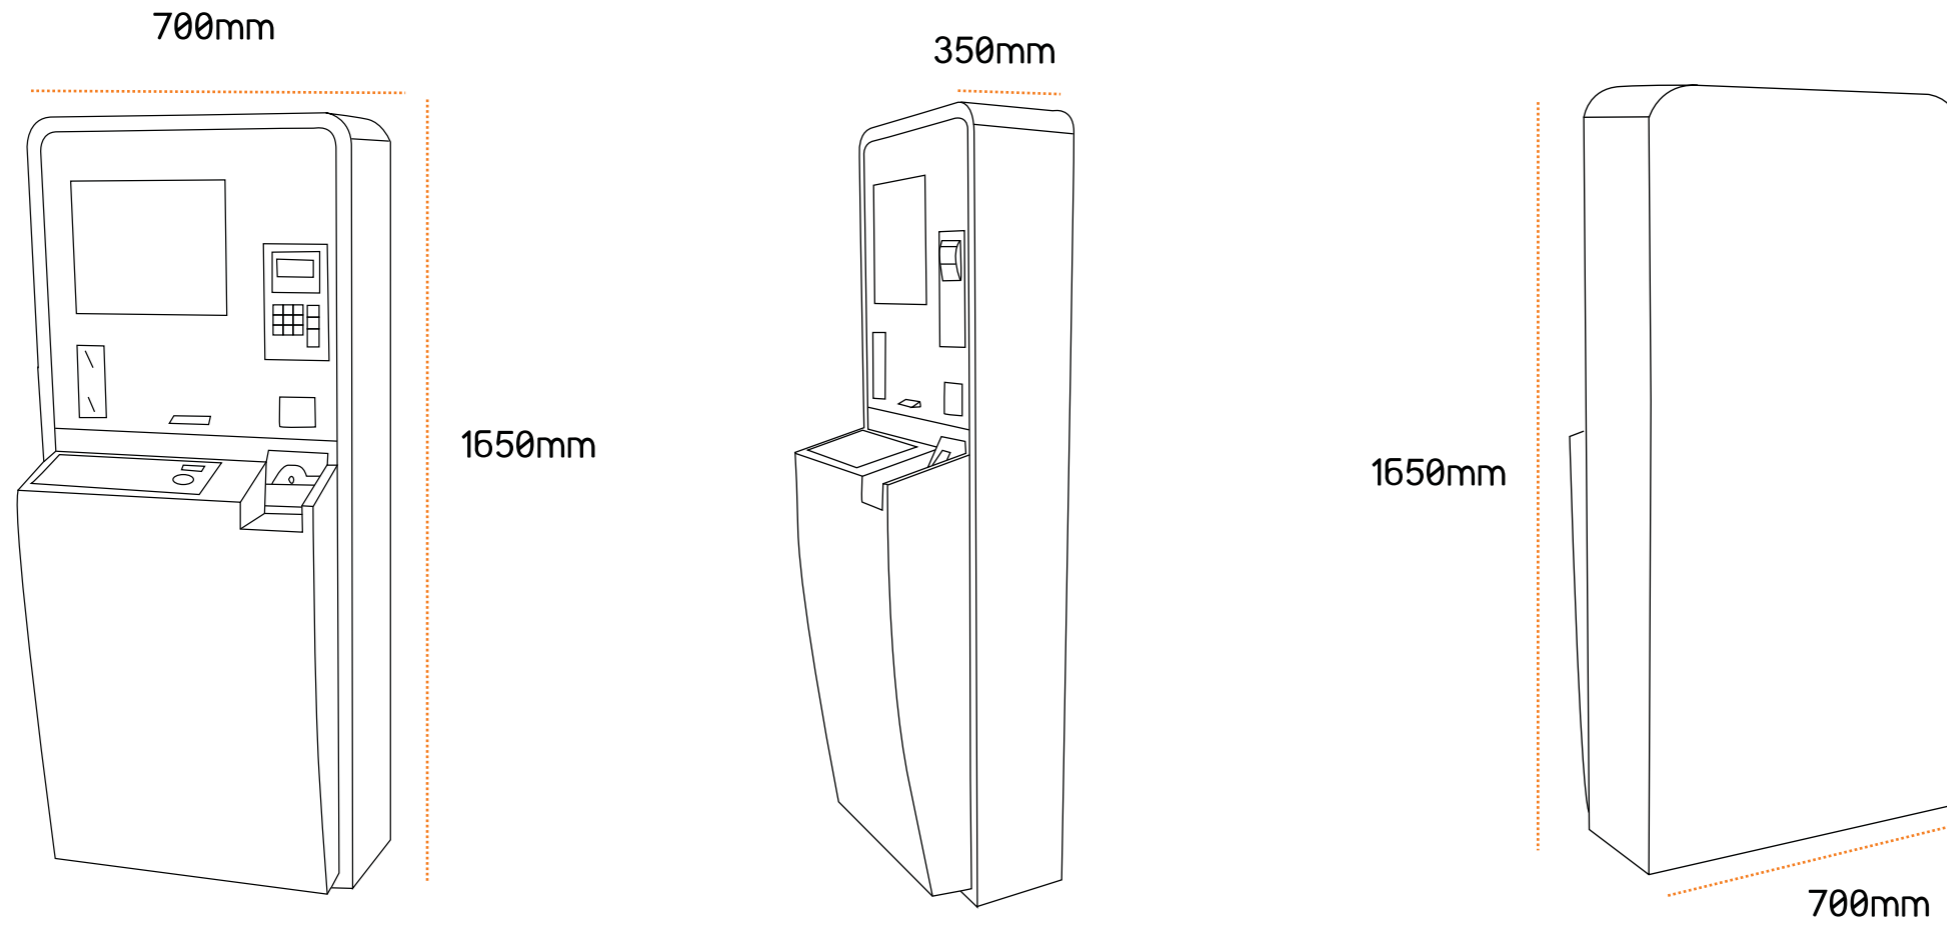

Transact

Kiosk measures

The deep of the kiosk may vary depending of the components of the kiosk