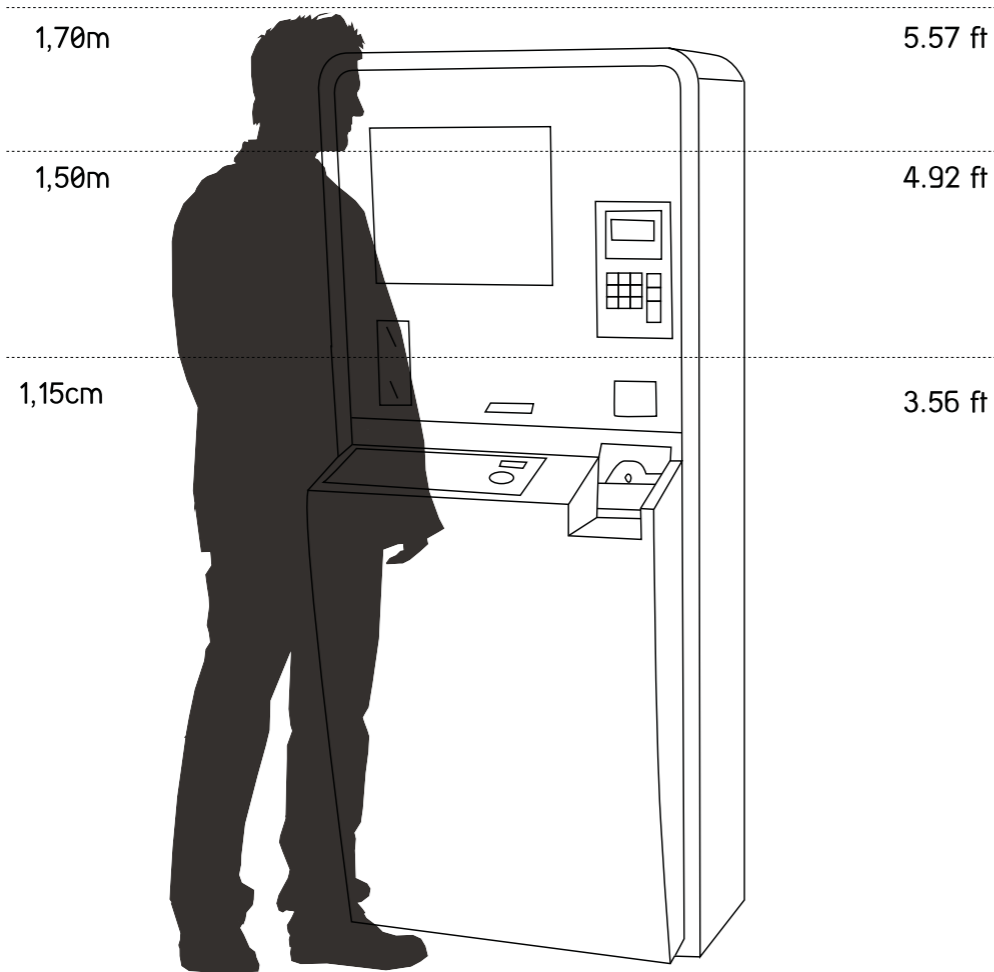

Transact

Distance comparison and main features

Type

☒ Indoor

Materials

☒ Painted Steel

☒ Stainless Steel

☒ MDF

Options

☒ Webcam

☒ Ticket Printer

☒ Card Reader

☒ Antivandalic Keyboard

☒ Bar Code Scanner

☒ Handset Phone

☒ Coin Validator

☒ Bill Validator

☒ A4 Printer

☒ Ykiosk Software

Transact
Distance comparison and main features