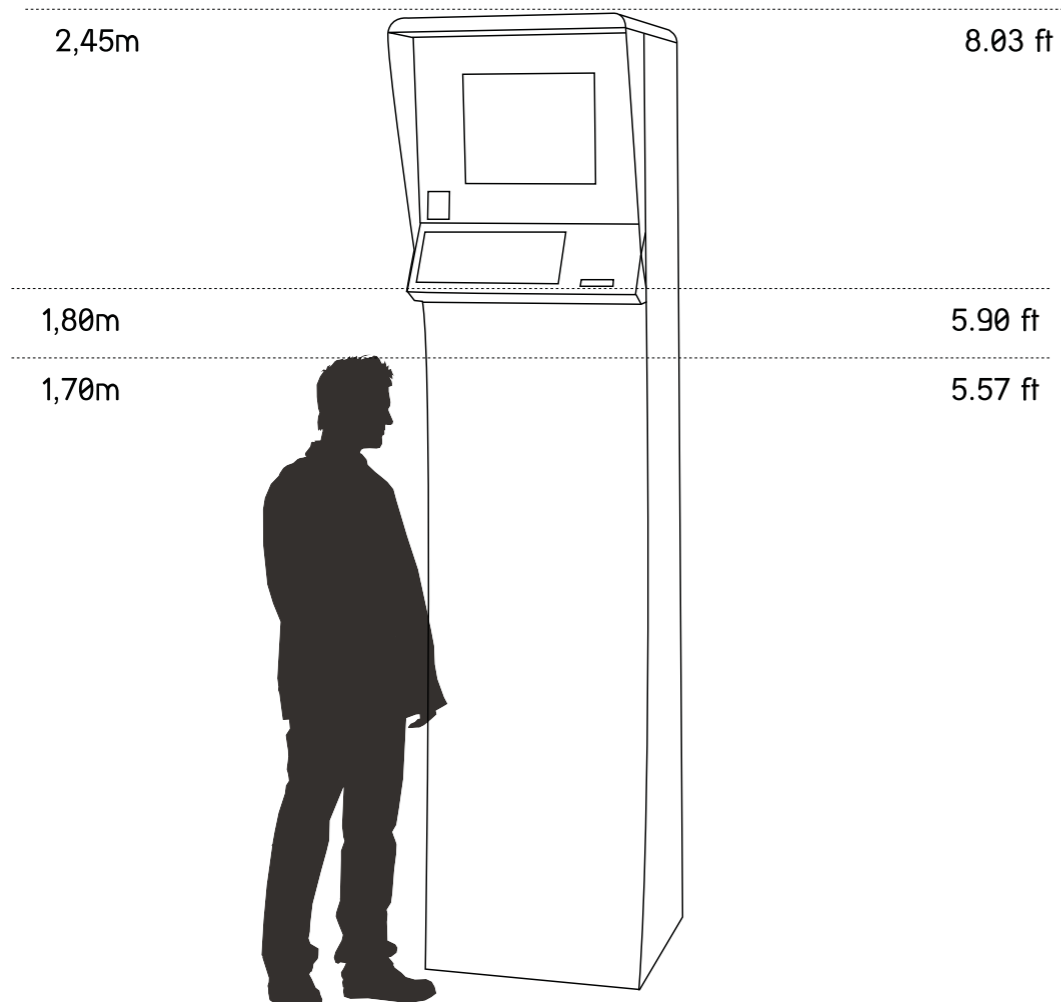

The area where the computer is installed and possible peripherals (card readers, coin acceptors, etc.), is protected with access through a security lock and includes three power plugs.

The Struck Model is normally equipped with a 17" XGA touch display (19", 22" or other sizes are possible).

Technical Specifications Struck Kiosk

Dimensions: H2440 x W600 x D460
Weight: aprox. 150 Kg.

Struck
The Entry Port for Trucks

Struck

Distance comparison and main features

Type

Outdoor

Materials

Struck

Kiosk measures

Struck

Technical data

Dimensions:

- 17" Display (resolution: 1280 x 1024 Pixel)
- H2440 W600 D450

Weight:

150 kg