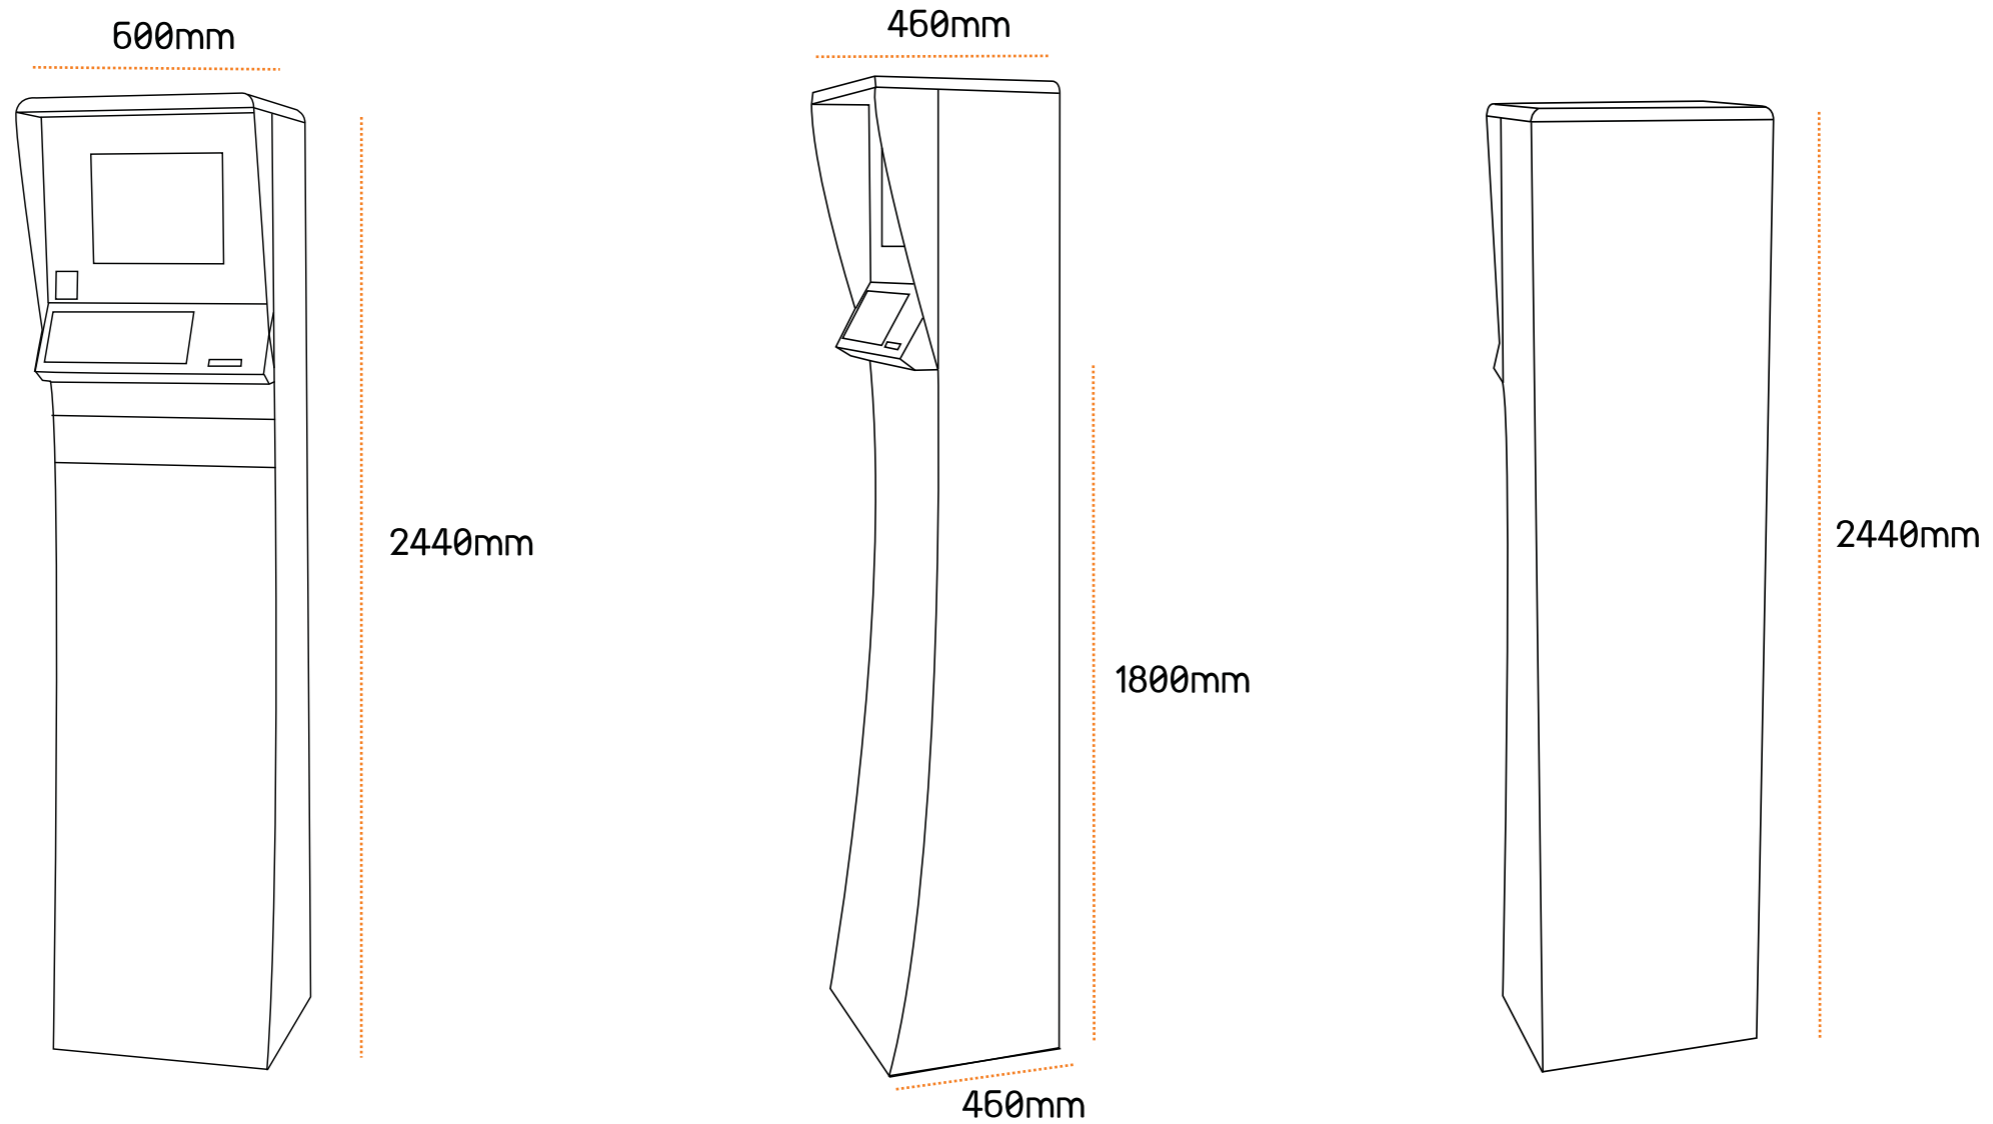

Technical Specifications Struck Kiosk

Dimensions: H2440 x W600 x D460
Weight: aprox. 150 Kg.

Struck
The Entry Port for Trucks

Struck

Distance comparison and main features

Type

Outdoor

Materials

Struck

Kiosk measures

Struck

Technical data

Dimensions:

- 17" Display (resolution: 1280 x 1024 Pixel)
- H2440 W600 D450

Weight:

150 kg

Configuration:

- The Entry Port for Trucks
- Stainless steel AISI304 or painted steel (RAL Colors)
- Steel plate of 1,5mm to 2,5mm
- 17" XGA touchscreen display (resistive)
- Integrated speakers

Optional: